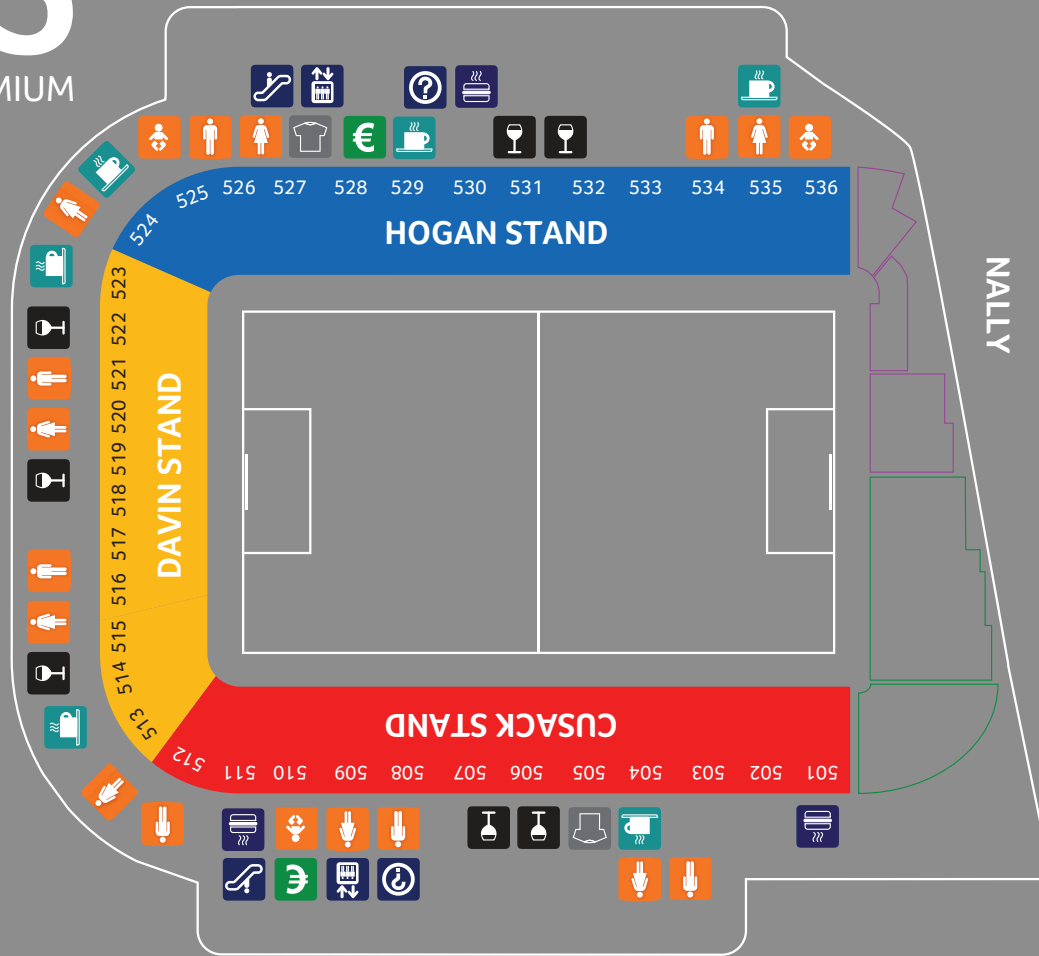

Level 5 PREMIUM

-  Medical Lift
-  First Aid Posts
-  Ladies Toilets
-  Gents Toilets
-  Drinks Bar
-  Hot Food
-  Merchandise
-  Baby Changing
-  Sandwiches/Hot Drinks
-  Customer Care/Programmes
-  Escalator
-  Wheelchair Toilets
-  Lifts
-  ATM
-  No Smoking except in designated areas