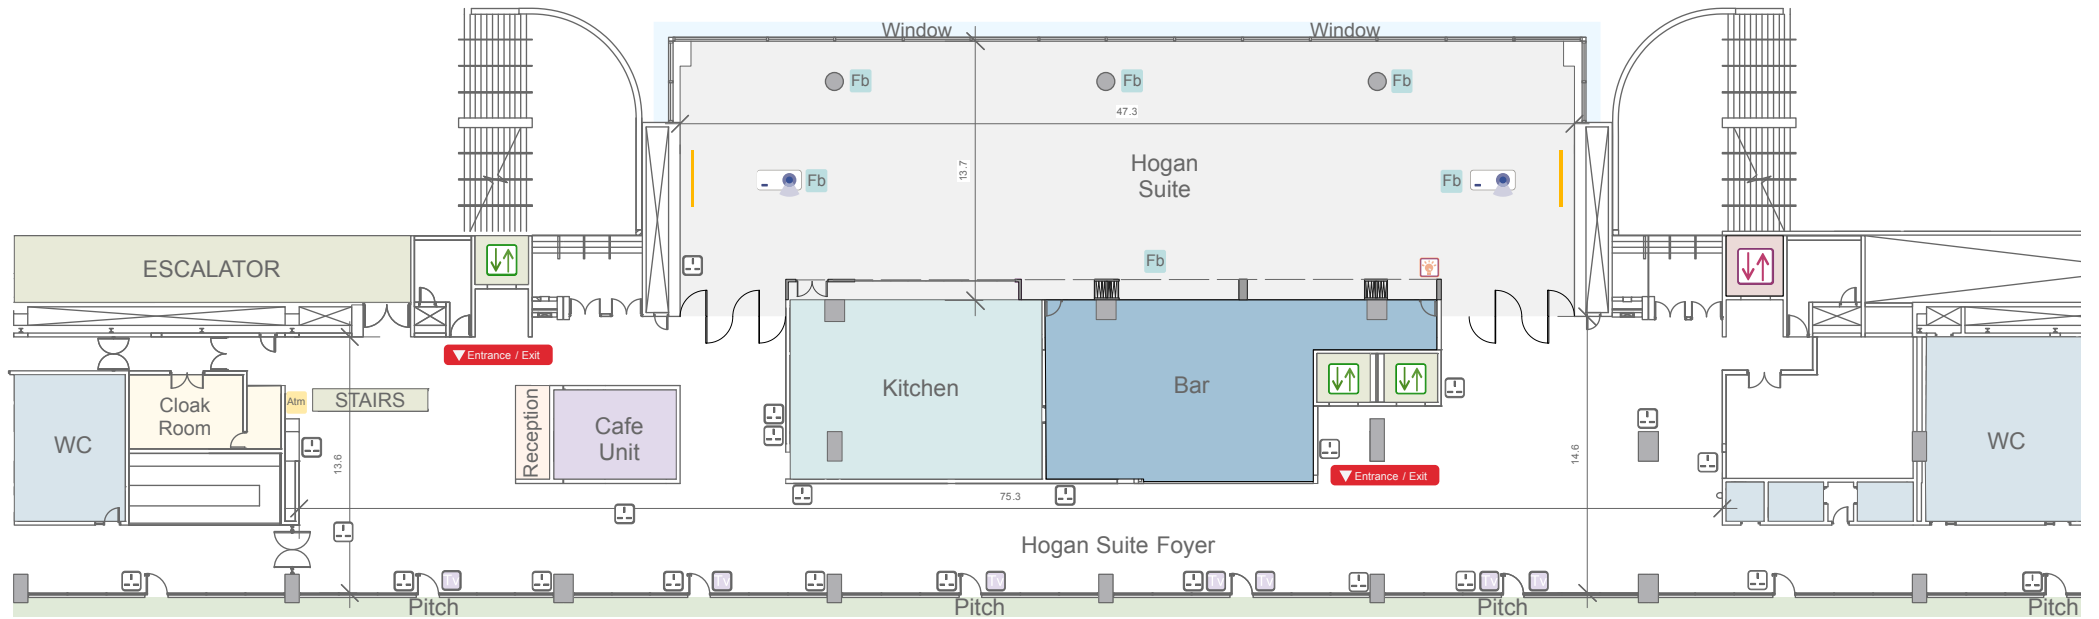

HOGAN SUITE (LEVEL 5)

	Entrance / Exit
	Lift
	Service Lift
	Data Projector
	Wall Sockets
	Recessed Floor Box
	Light Controls
	Tv Screen
	Projection Screen
	ATM Point

Hogan Suite Ceiling Height - 5.8m
Hogan Foyer Ceiling Height - 2.5m