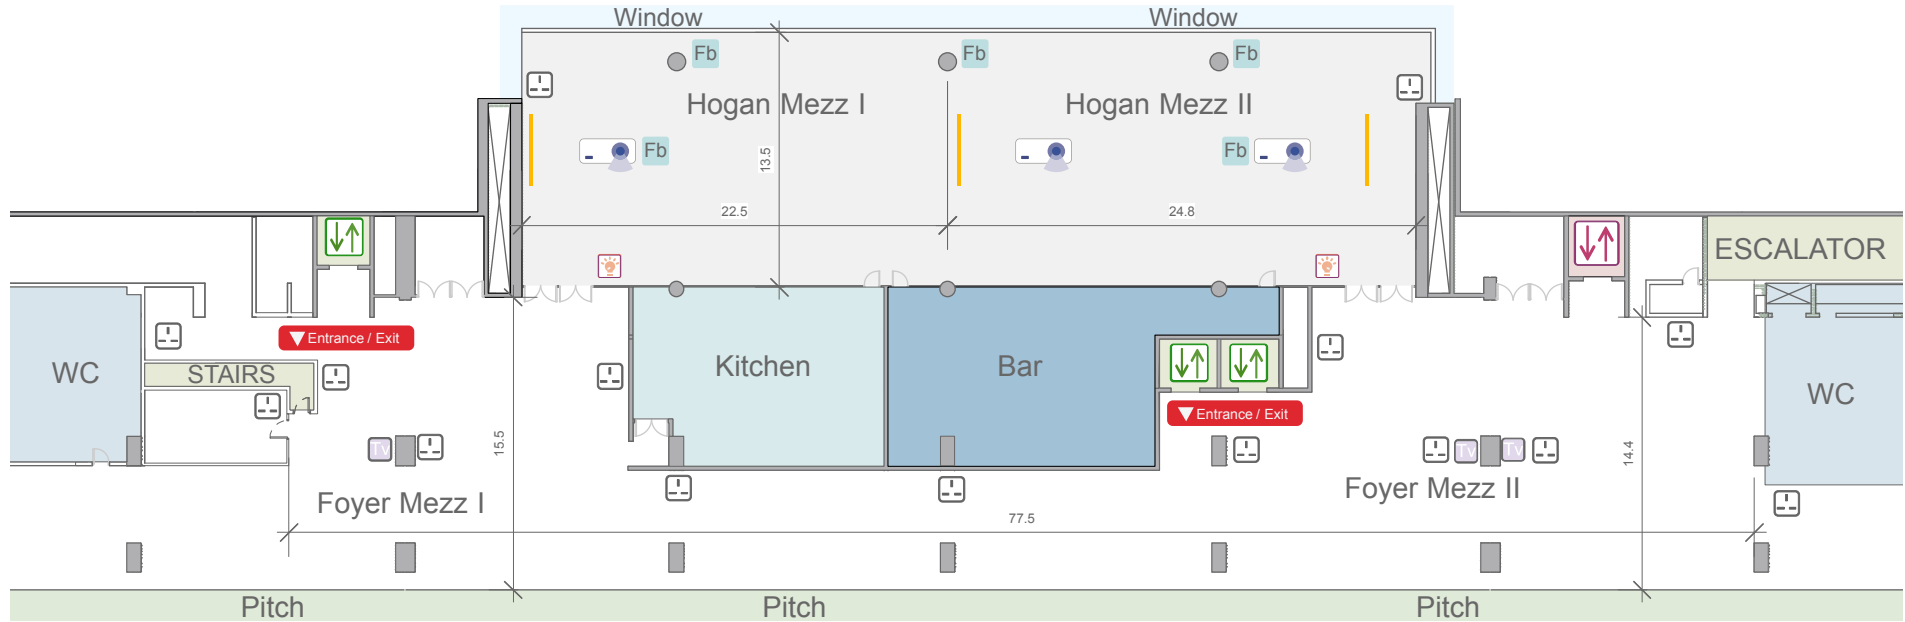

HOGAN MEZZ (LEVEL 4)

	Entrance / Exit
	Lift
	Service Lift
	Data Projector
	Wall Sockets
	Recessed Floor Box
	Light Controls
	Tv Screen
	Projection Screen

Hogan Mezz Suite Ceiling Height - 2.9m
Hogan Mezz Foyer Ceiling Height - 2.9m