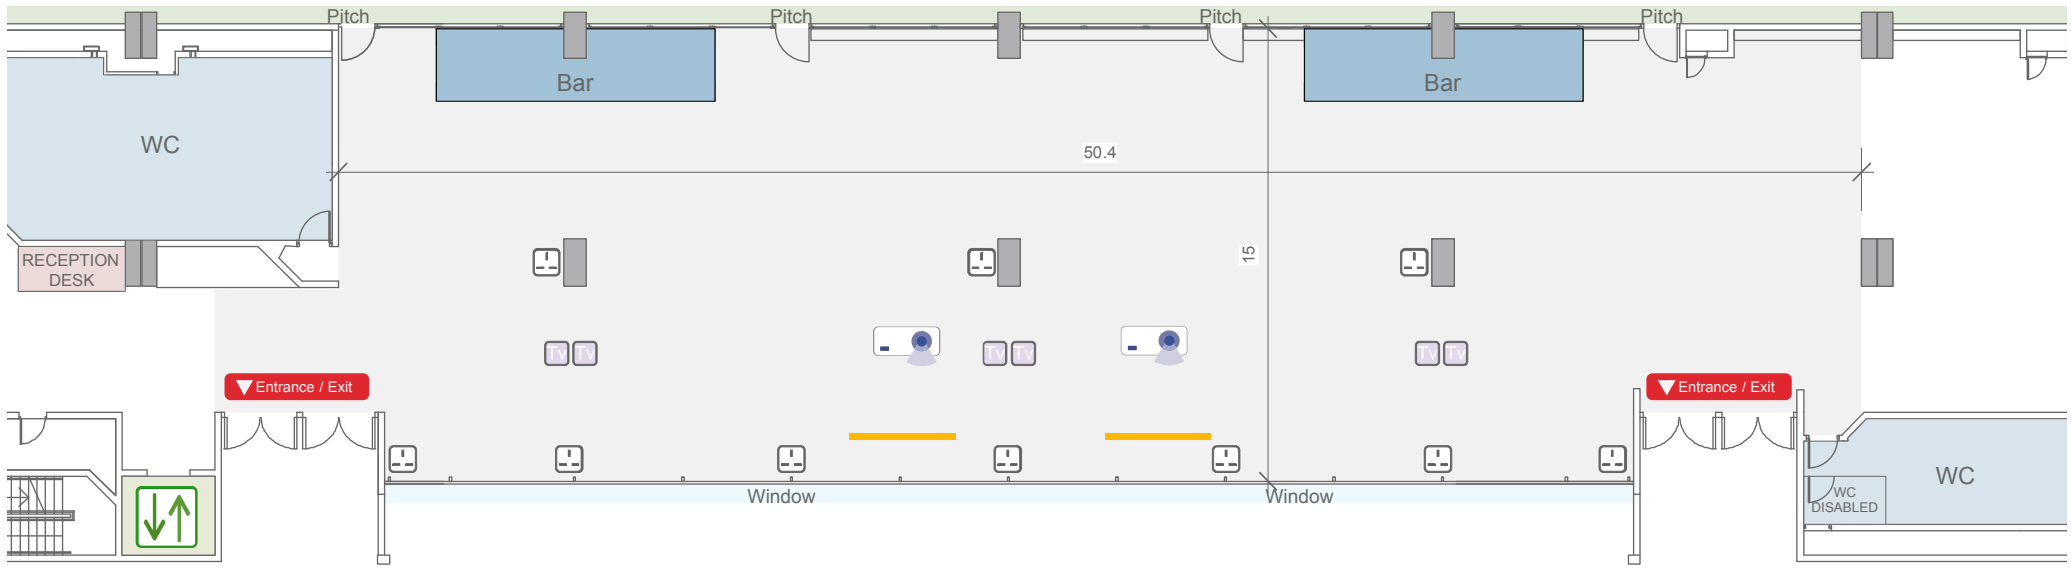

CUSACK SUITE (LEVEL 5)

-  Entrance / Exit
-  Lift
-  Projection Screen
-  Data Projector
-  Wall Sockets
-  Tv Screen

Cusack Suite Ceiling Height -
 High Level - 5.4m
 Low Level - 2.6m