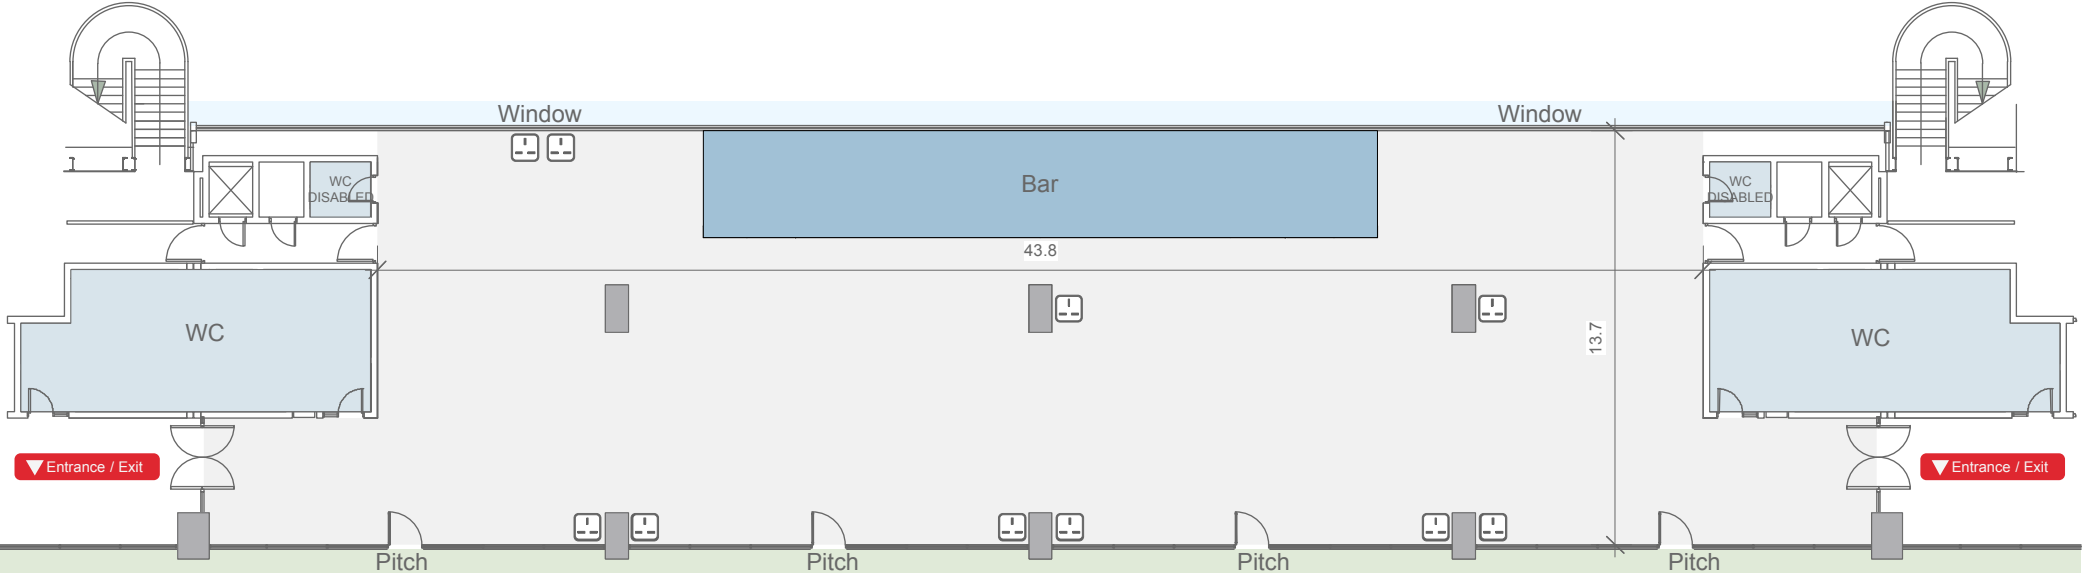

CANAL SUITE (LEVEL 5)

	Entrance / Exit
	Wall Sockets