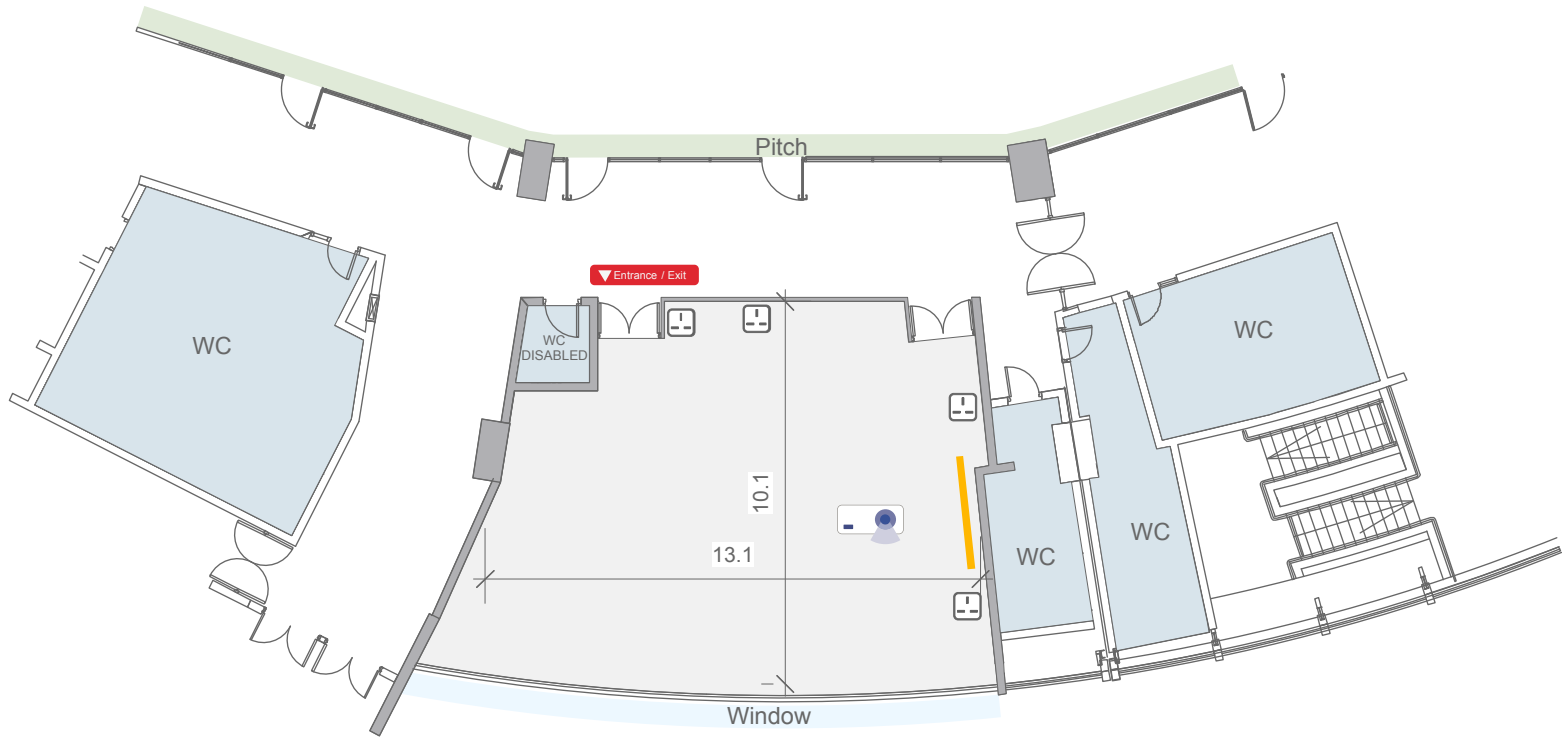

# CANAL CAFE (LEVEL 5)

	Entrance / Exit
	Projection Screen
	Wall Sockets
	Data Projector