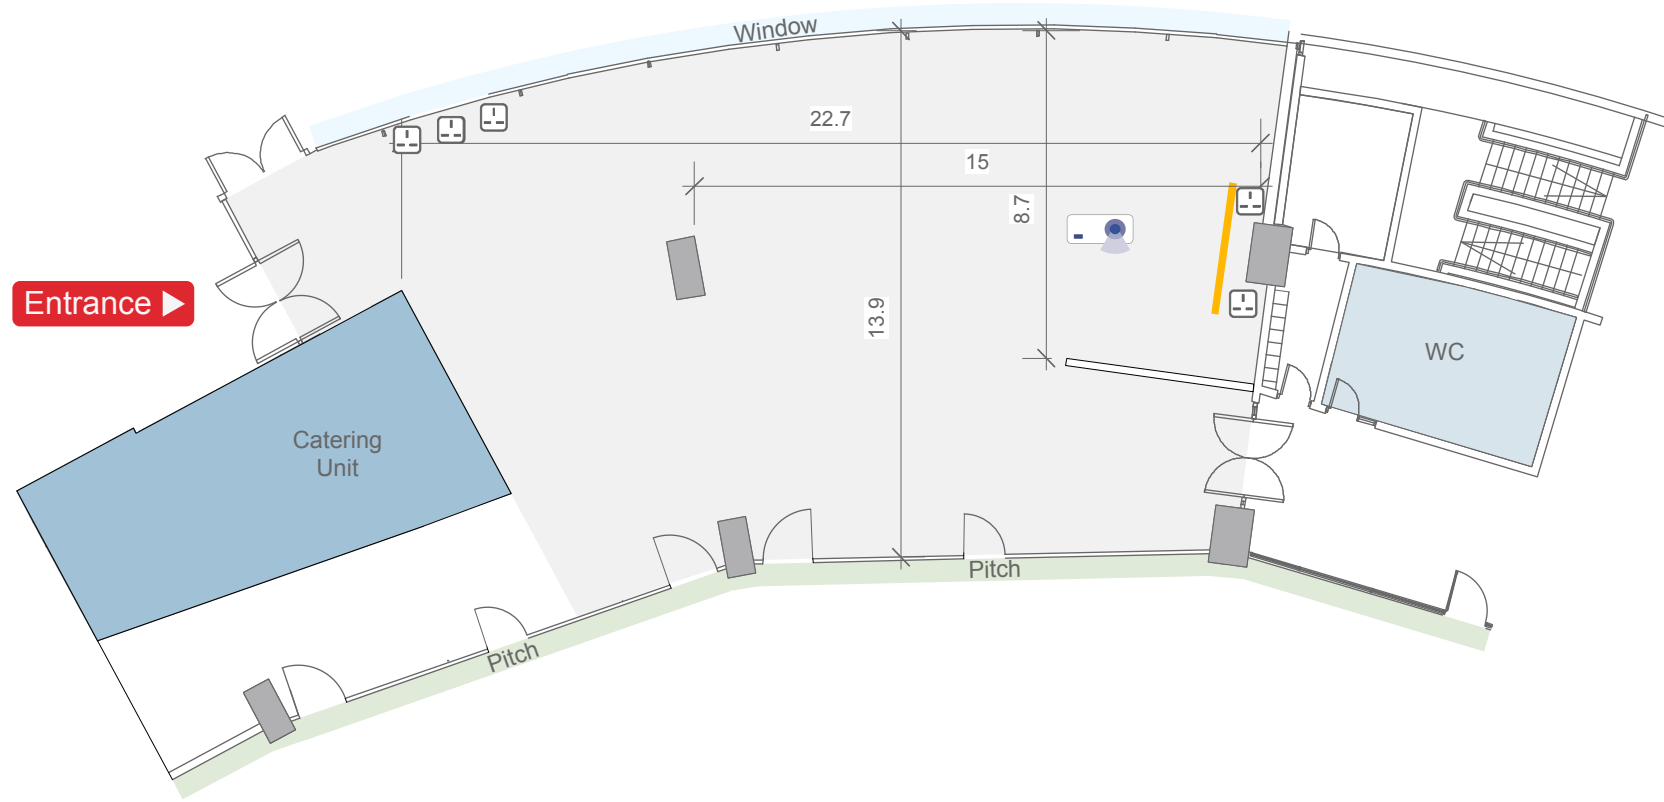

# CELTIC SUITE (LEVEL 5)

	Entrance / Exit
	Wall Sockets
	Projection Screen
	Data Projector