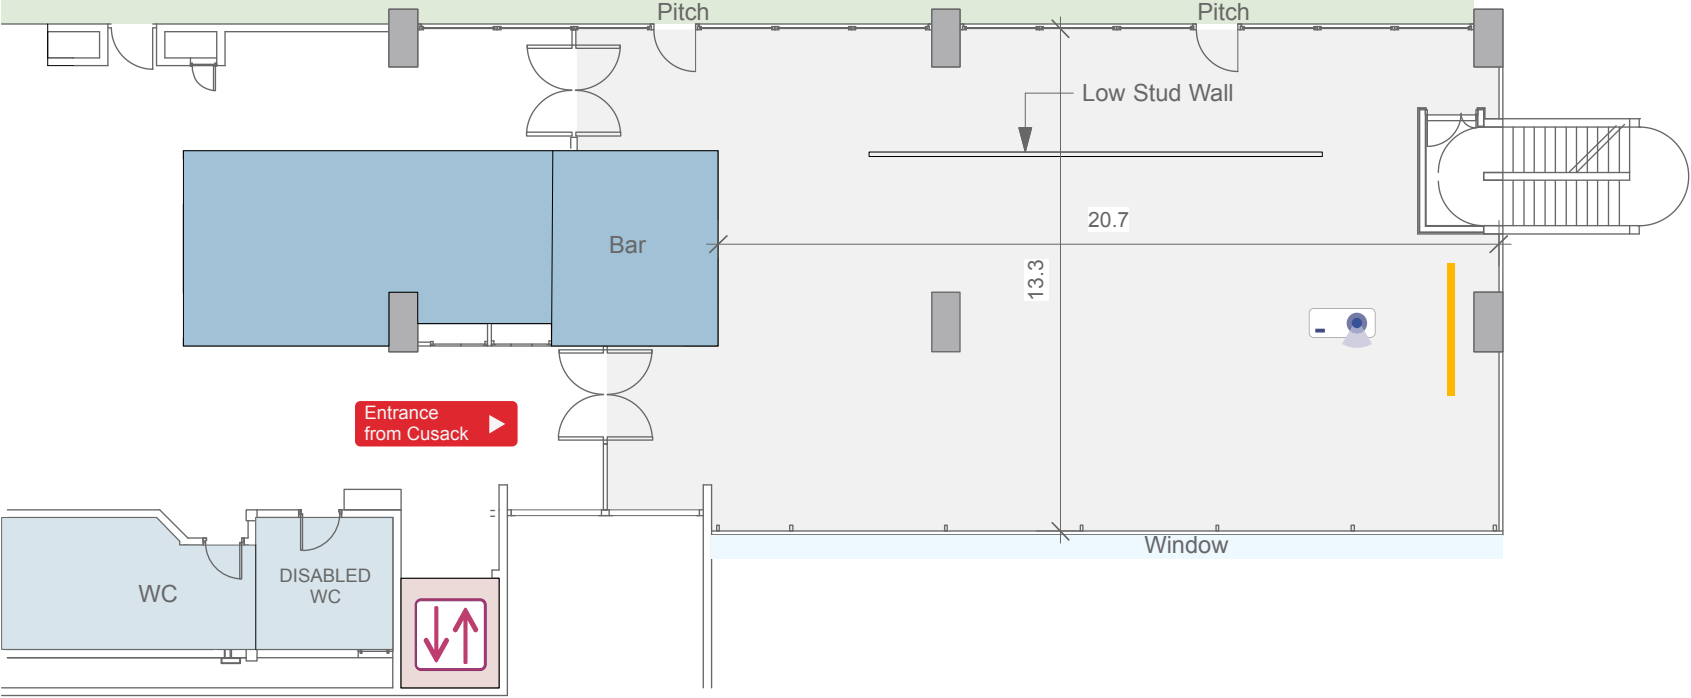

ASH SUITE (LEVEL 5)

- Entrance / Exit
- Projection Screen
- Service Lift
- Data Projector